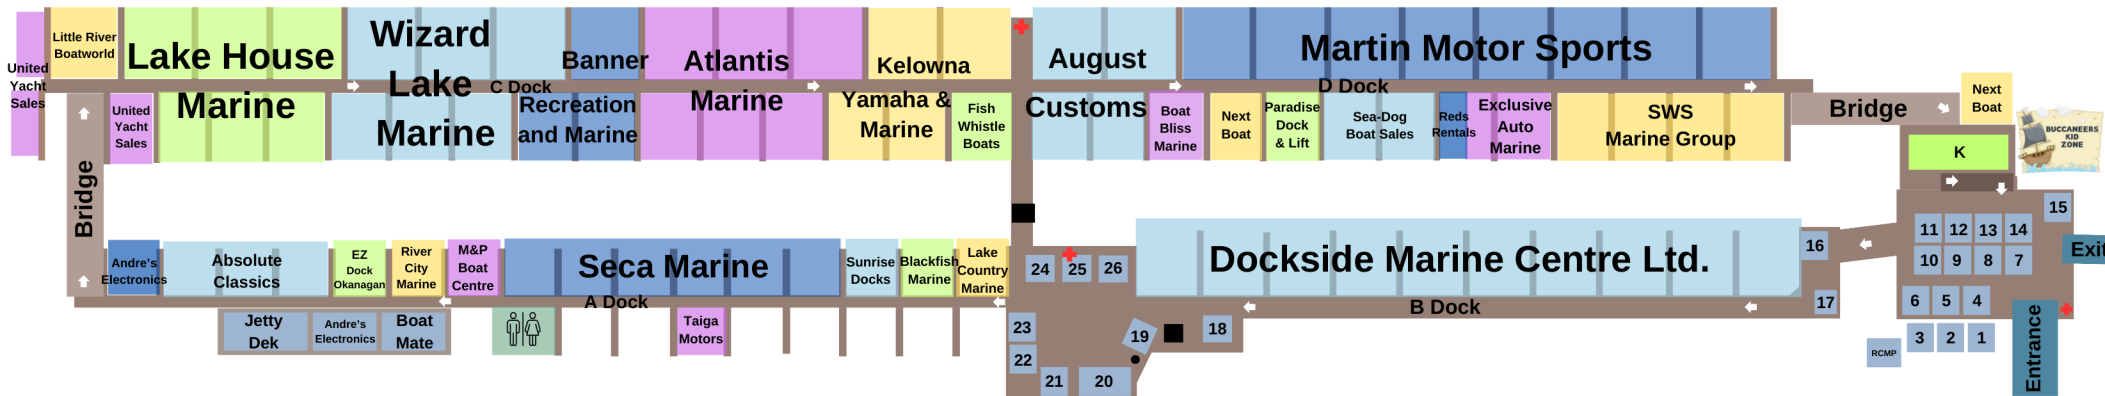

2024 SHOW MAP

JOIN US IN THE CLUBHOUSE

- The Galley Lakeside Cafe
- Wickerland Patio BBQ & Beer Zone
- Clubhouse Restaurant & Member Lounge
- Canadian Power & Sail Squadron

Commodore's Dock

EXHIBITORS BOOTHS

- | | |
|---|---------------------------------------|
| 1 Boating BC | 16 Dockside Marine Centre Ltd |
| 2 Transport Canada Office of Boating Safety | 17 Kelowna Dragon Boat Club |
| 3 Okanagan and Similkameen Invasive Species Society | 18 Dyck's Shrink Wrapping & Detailing |
| 4 SWS Marine Group | 19 Martin Motor Sports |
| 5 Sicamous Houseboats | 20 Artistic Awning & Screens |
| 6 Acera Insurance | 21 Kanuk Board Co. |
| 7 Shoreline Pile Driving | 22 Canadian Board Co. |
| 8 Downtown Marina | 23 Blackfish Marine |
| 9 Portside Marine Insurance | 24 Lake Country Marine |
| 10 Okanagan Boat Detailing | 25 Kelowna Yacht Club |
| 11 Wilson M Beck Insurance Services (Kelowna) Inc. | 26 Wake Up Boat Co. |
| 12 Ultradeck Marine Flooring | K Buccaneers Kid Zone |
| 13 Beacon Insurance | W Washrooms |
| 14 Carbon Customs | + First Aid Kit |
| 15 LeafFilter | |

Parking Lot

KELOWNA BOAT SHOW

SWS MARINE GROUP
MAIN SPONSOR OF KELOWNA BOAT SHOW, 2024